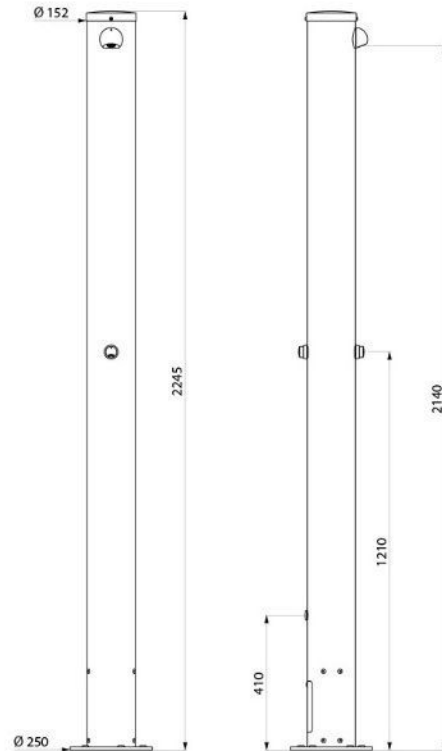

1 Shower Head  
& 1 Foot Rinse

#### **Description**

- Model SH642 is a time flow shower column for outdoor use
- Made from anodised aluminum
- Suitable for outdoor leisure facilities
- Available with single or multiple showers and with or without foot rinse
- Supplied ready to fit
- Bottom inlet via stopcock F3/4"
- TEMPOSOF 2 time flow valves for mixed water supply
- Soft-touch operation
- Time flow ~15 seconds
- Chrome-plated, tamperproof, scale-resistant round shower head with automatic flow rate regulation at 6 lpm at 3 bar
- Access panel with isolation valve and purge
- Can easily be protected or taken apart in winter
- Suitable for people with reduced mobility

#### **Configurations**

- 1 shower head
- 1 shower head and 1 foot rinse
- 2 shower heads
- 2 shower heads and 1 foot rinse
- 4 shower heads

#### **Dimensions**

**Overall Height:** 2245mm

**Shower Head Height:** 2140mm

**Shower Head Push Button Height:** 1210mm

**Foot Rinse Height:** 410mm

**Column Diameter:** 152mm

**Base Diameter:** 250mm